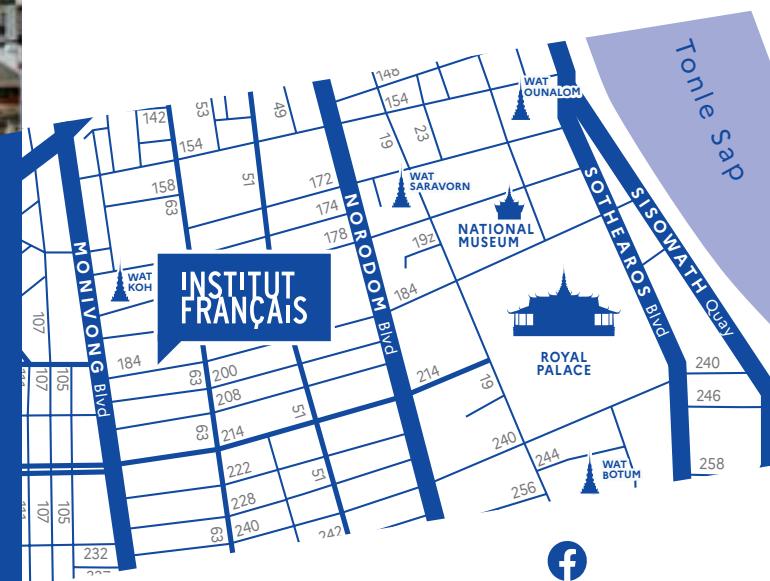

› FRENCH CLASSES

From Monday to Friday between 8am and 8pm / Saturday between 8am to 5:30pm

Closed on Sunday